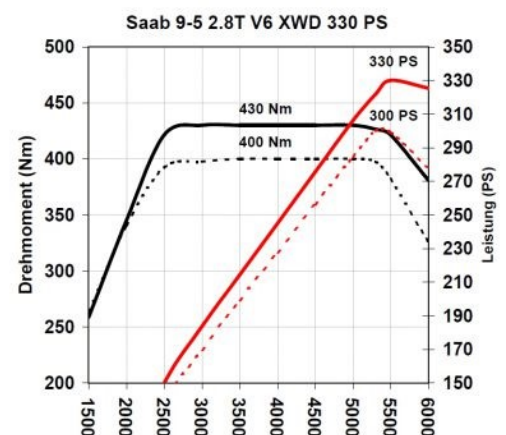

# 9-5 2.8T Turbo6

2010-2011 MY

330HP/430Nm Performance upgrade

2.8T Turbo 6 270004060

The most powerful Saab to ever have a factory warranty.

With the performance upgrade from Hirsch Performance, the 2.8TV6 delivers 330 hp and a maximum torque of 430 Nm available over a wide rpm band.

The turbocharged power plant accelerates the new Saab 9-5 from 0 – 62 mph in only 6.1 seconds and reaches a top speed of 161 mph.