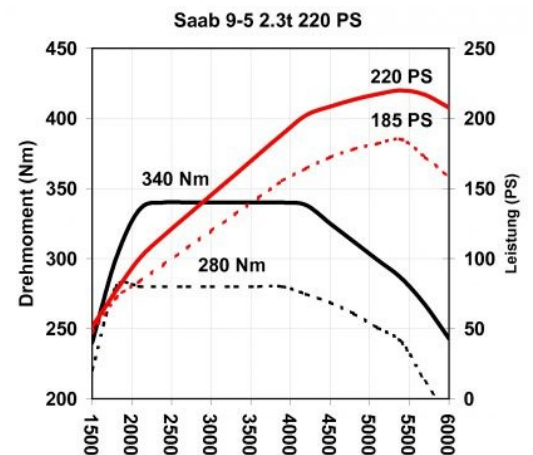

# 9-5 2.3t

2001-2010 MY

220HP/340Nm Performance upgrade

2.0t 27000225 I

The ample low-rpm torque and instant turbo response of the 2.3t engine makes it a favourite among buyers who want a little more than the entry-level 2.0t can offer. These properties are maintained with the Hirsch Performance software upgrade, and further enhanced to provide as much torque as the drivetrain can handle over a wide rpm range, while also adding a clear power improvement in the higher rpm range.